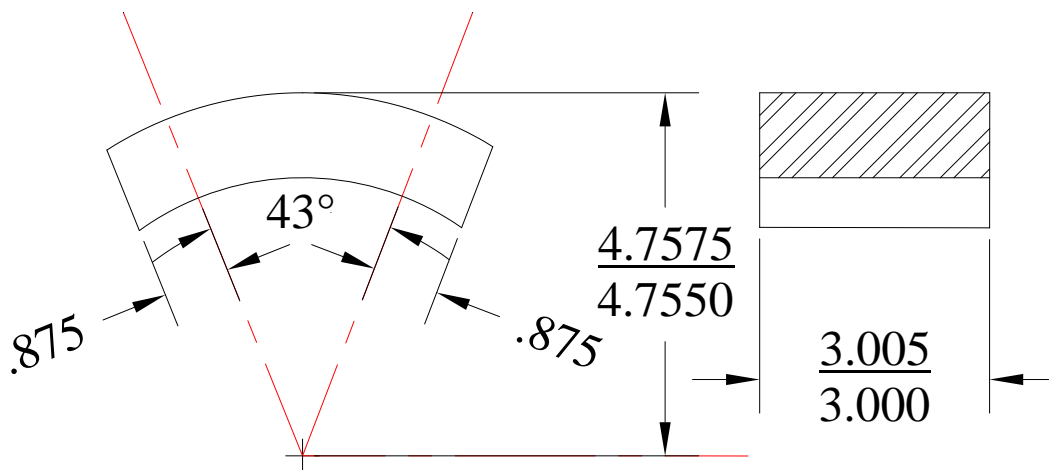

PLAN-E-TECH INC.

BASIC 75-3 SET 3" WIDE

DATE: 1-30-98

DRAWING NUMBER

MAT. VASCO WEAR

DO001