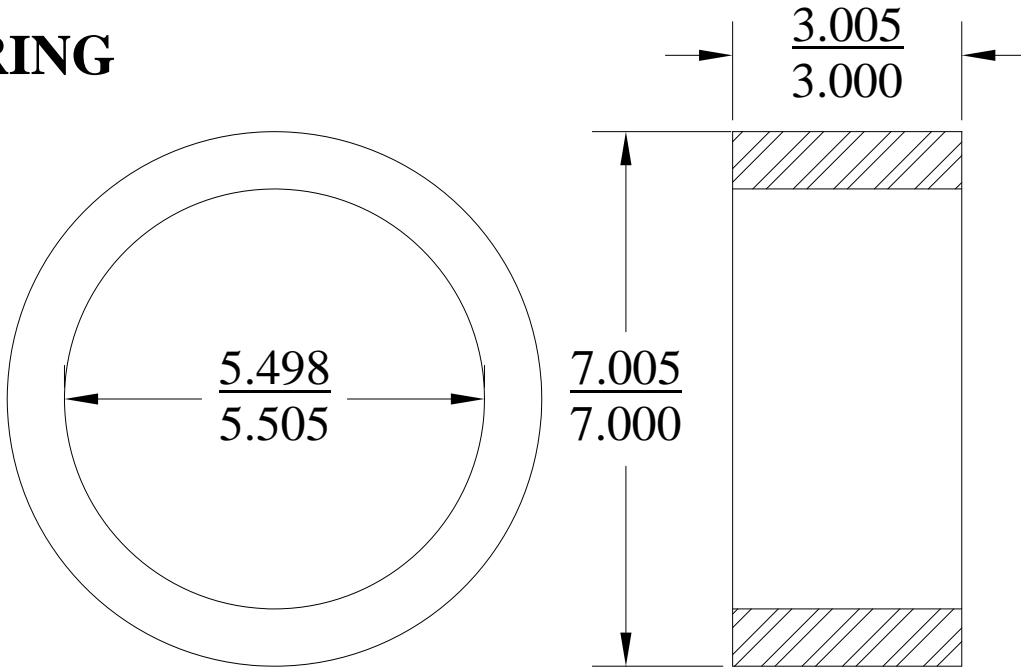

PLAN-E-TECH INDUSTRIES INC.
5809 CENTER ROAD VALLEY CITY, OHIO 44280 U.S.A.
(330) 225-7255 FAX (330) 225-7577
E-mail: sales@plan-e-tech.com www.plan-e-tech.com

RING

SHOE

PLAN-E-TECH INC.

BASIC 75-3 SET 3" WIDE

DATE: 1-30-98

DRAWING NUMBER

MAT. VASCO WEAR

DO001