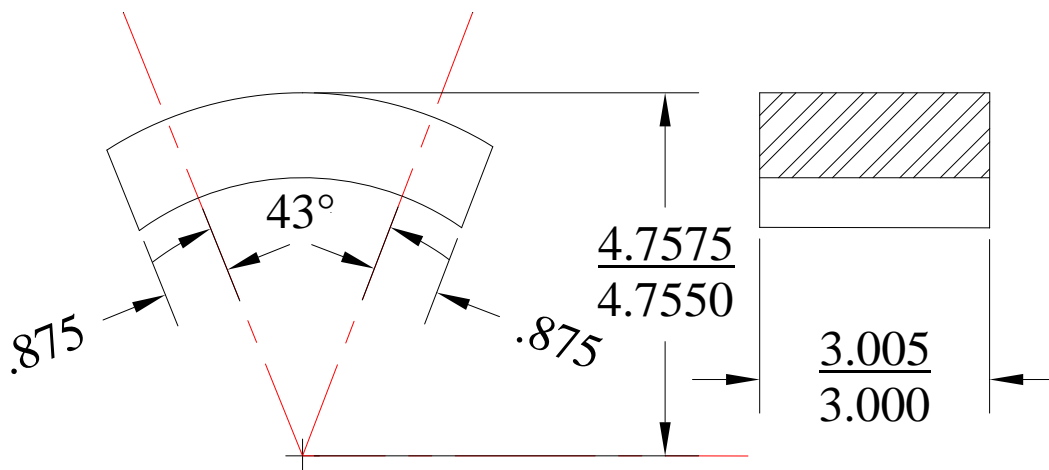

## SHOE

**PLAN-E-TECH INC.**

**BASIC 75-3 SET 3" WIDE**

DATE: 1-30-98

DRAWING NUMBER

MAT. VASCO WEAR

**DO001**