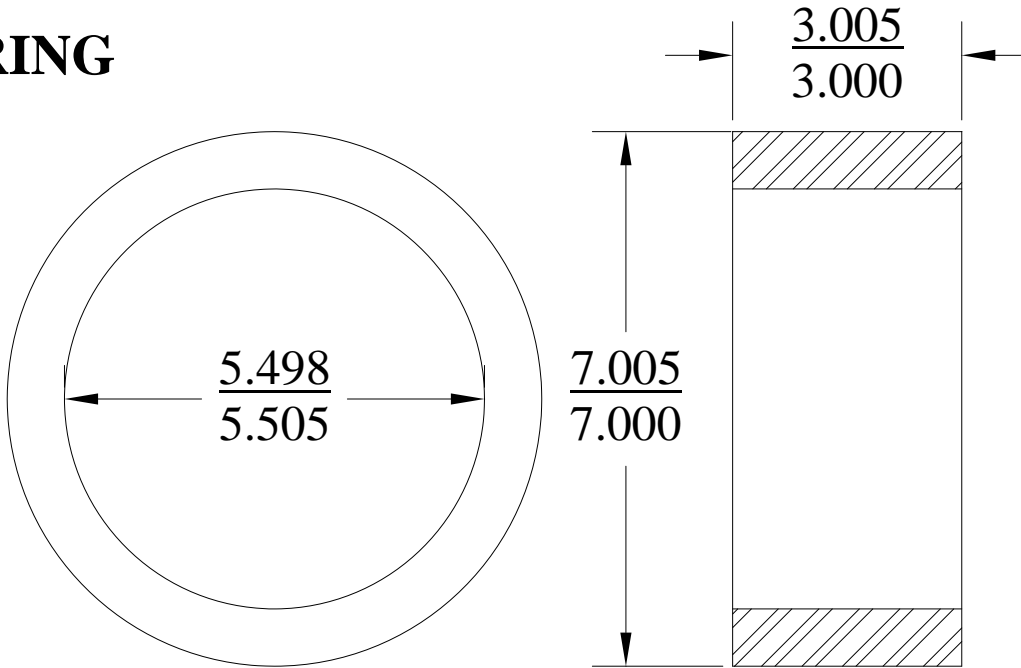

## SHOE

**PLAN-E-TECH INC.**

**BASIC 75-3 SET 3" WIDE**

DATE: 1-30-98

DRAWING NUMBER

MAT. VASCO WEAR

**DO001**